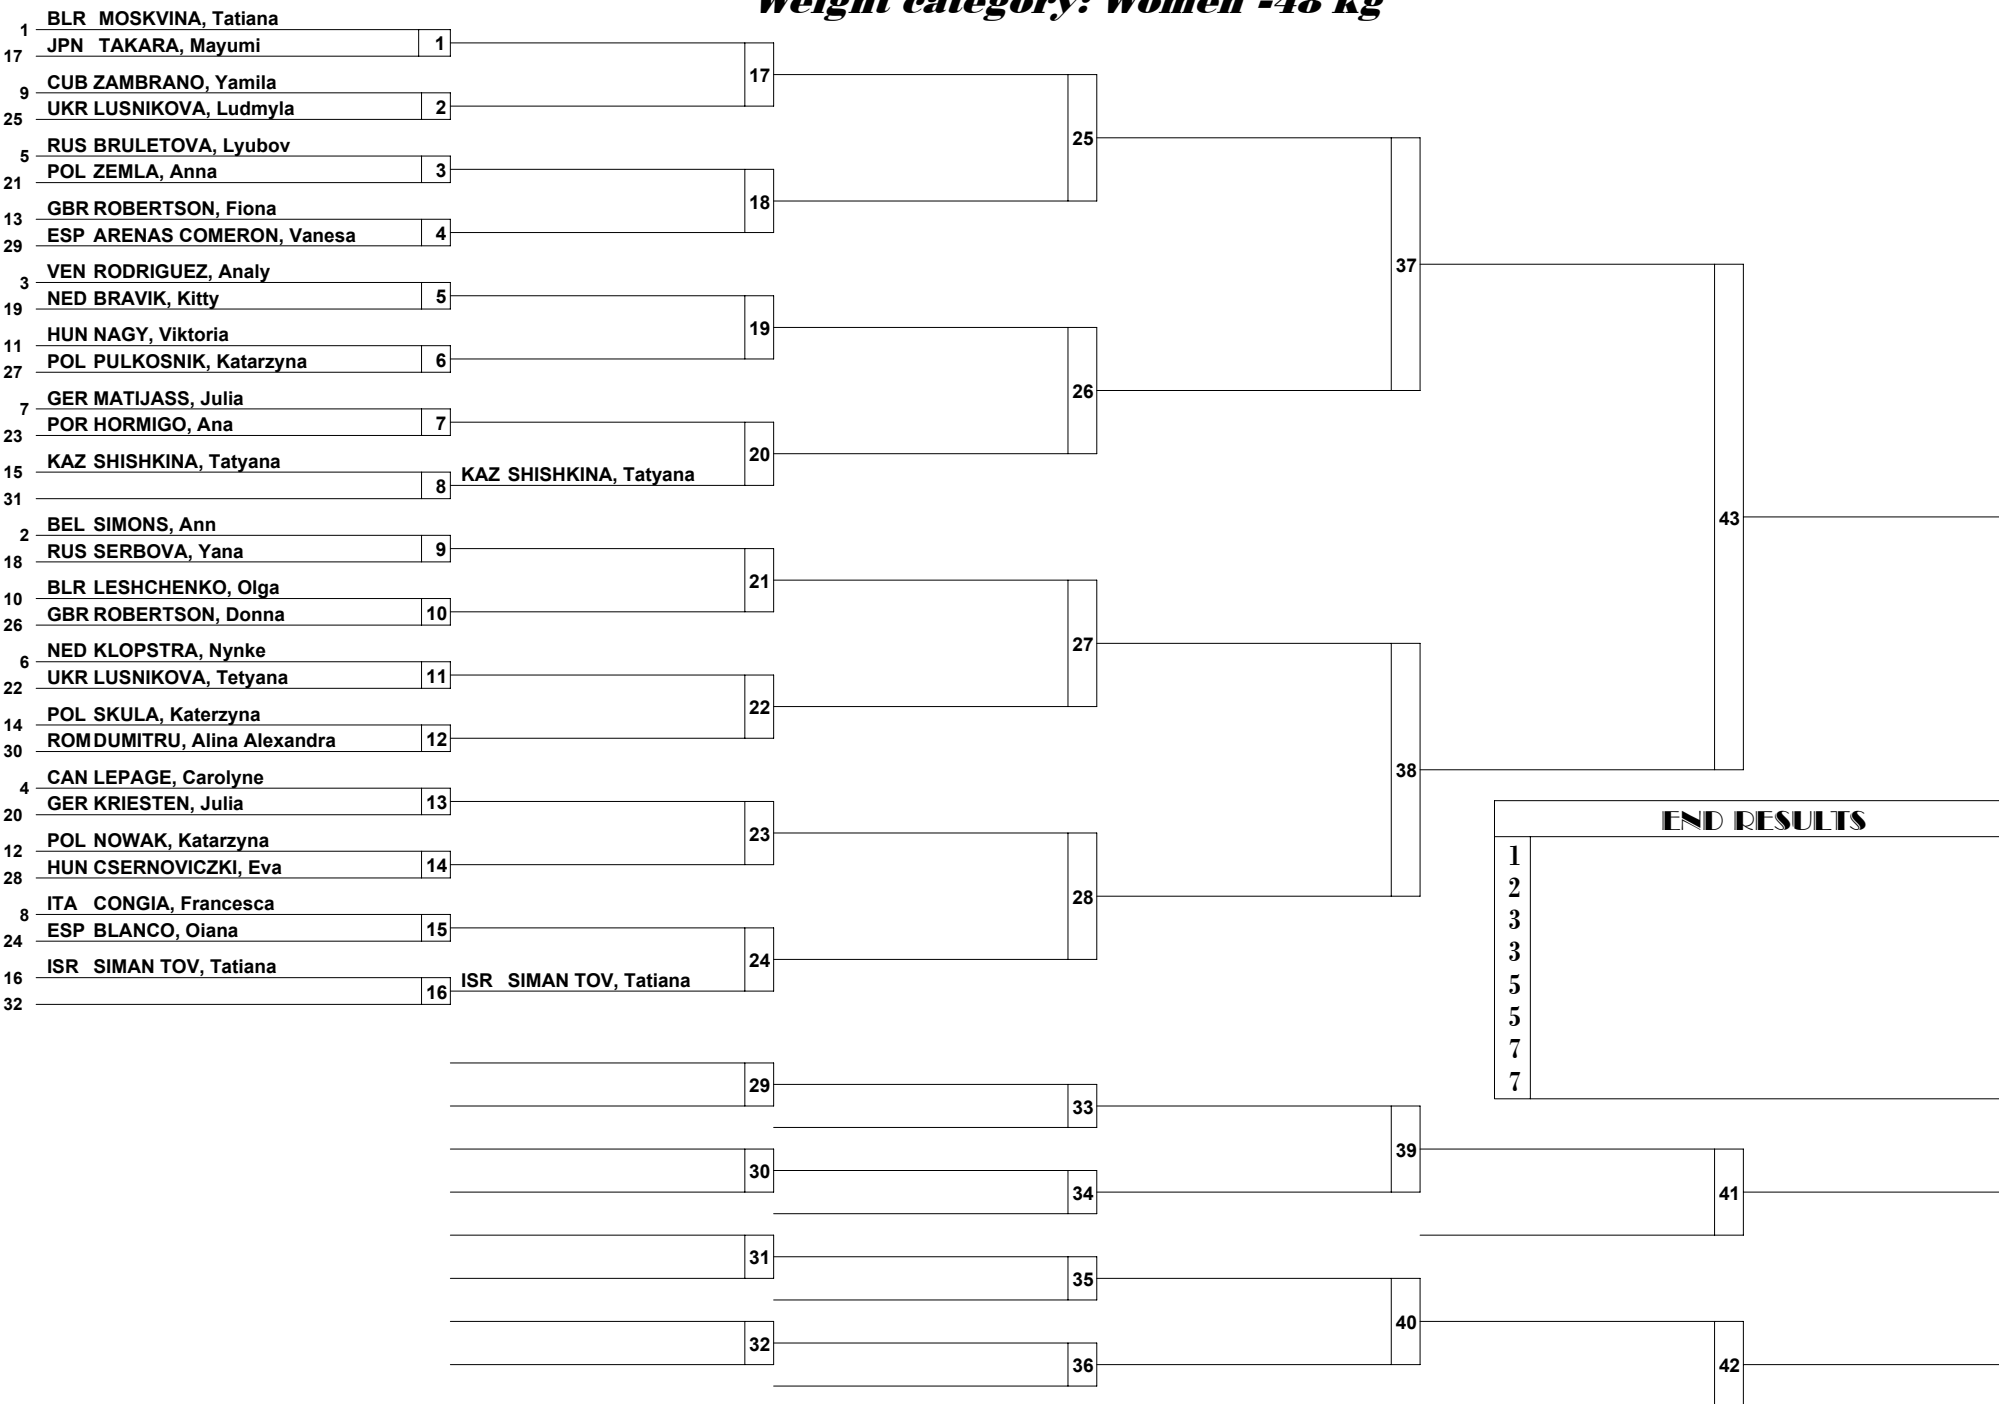

EUROPEAN JUDO UNION

EJU A women (POL Warsaw)

Weight category: Women -48 kg

END RESULTS	
1	
2	
3	
3	
5	
5	
7	
7	